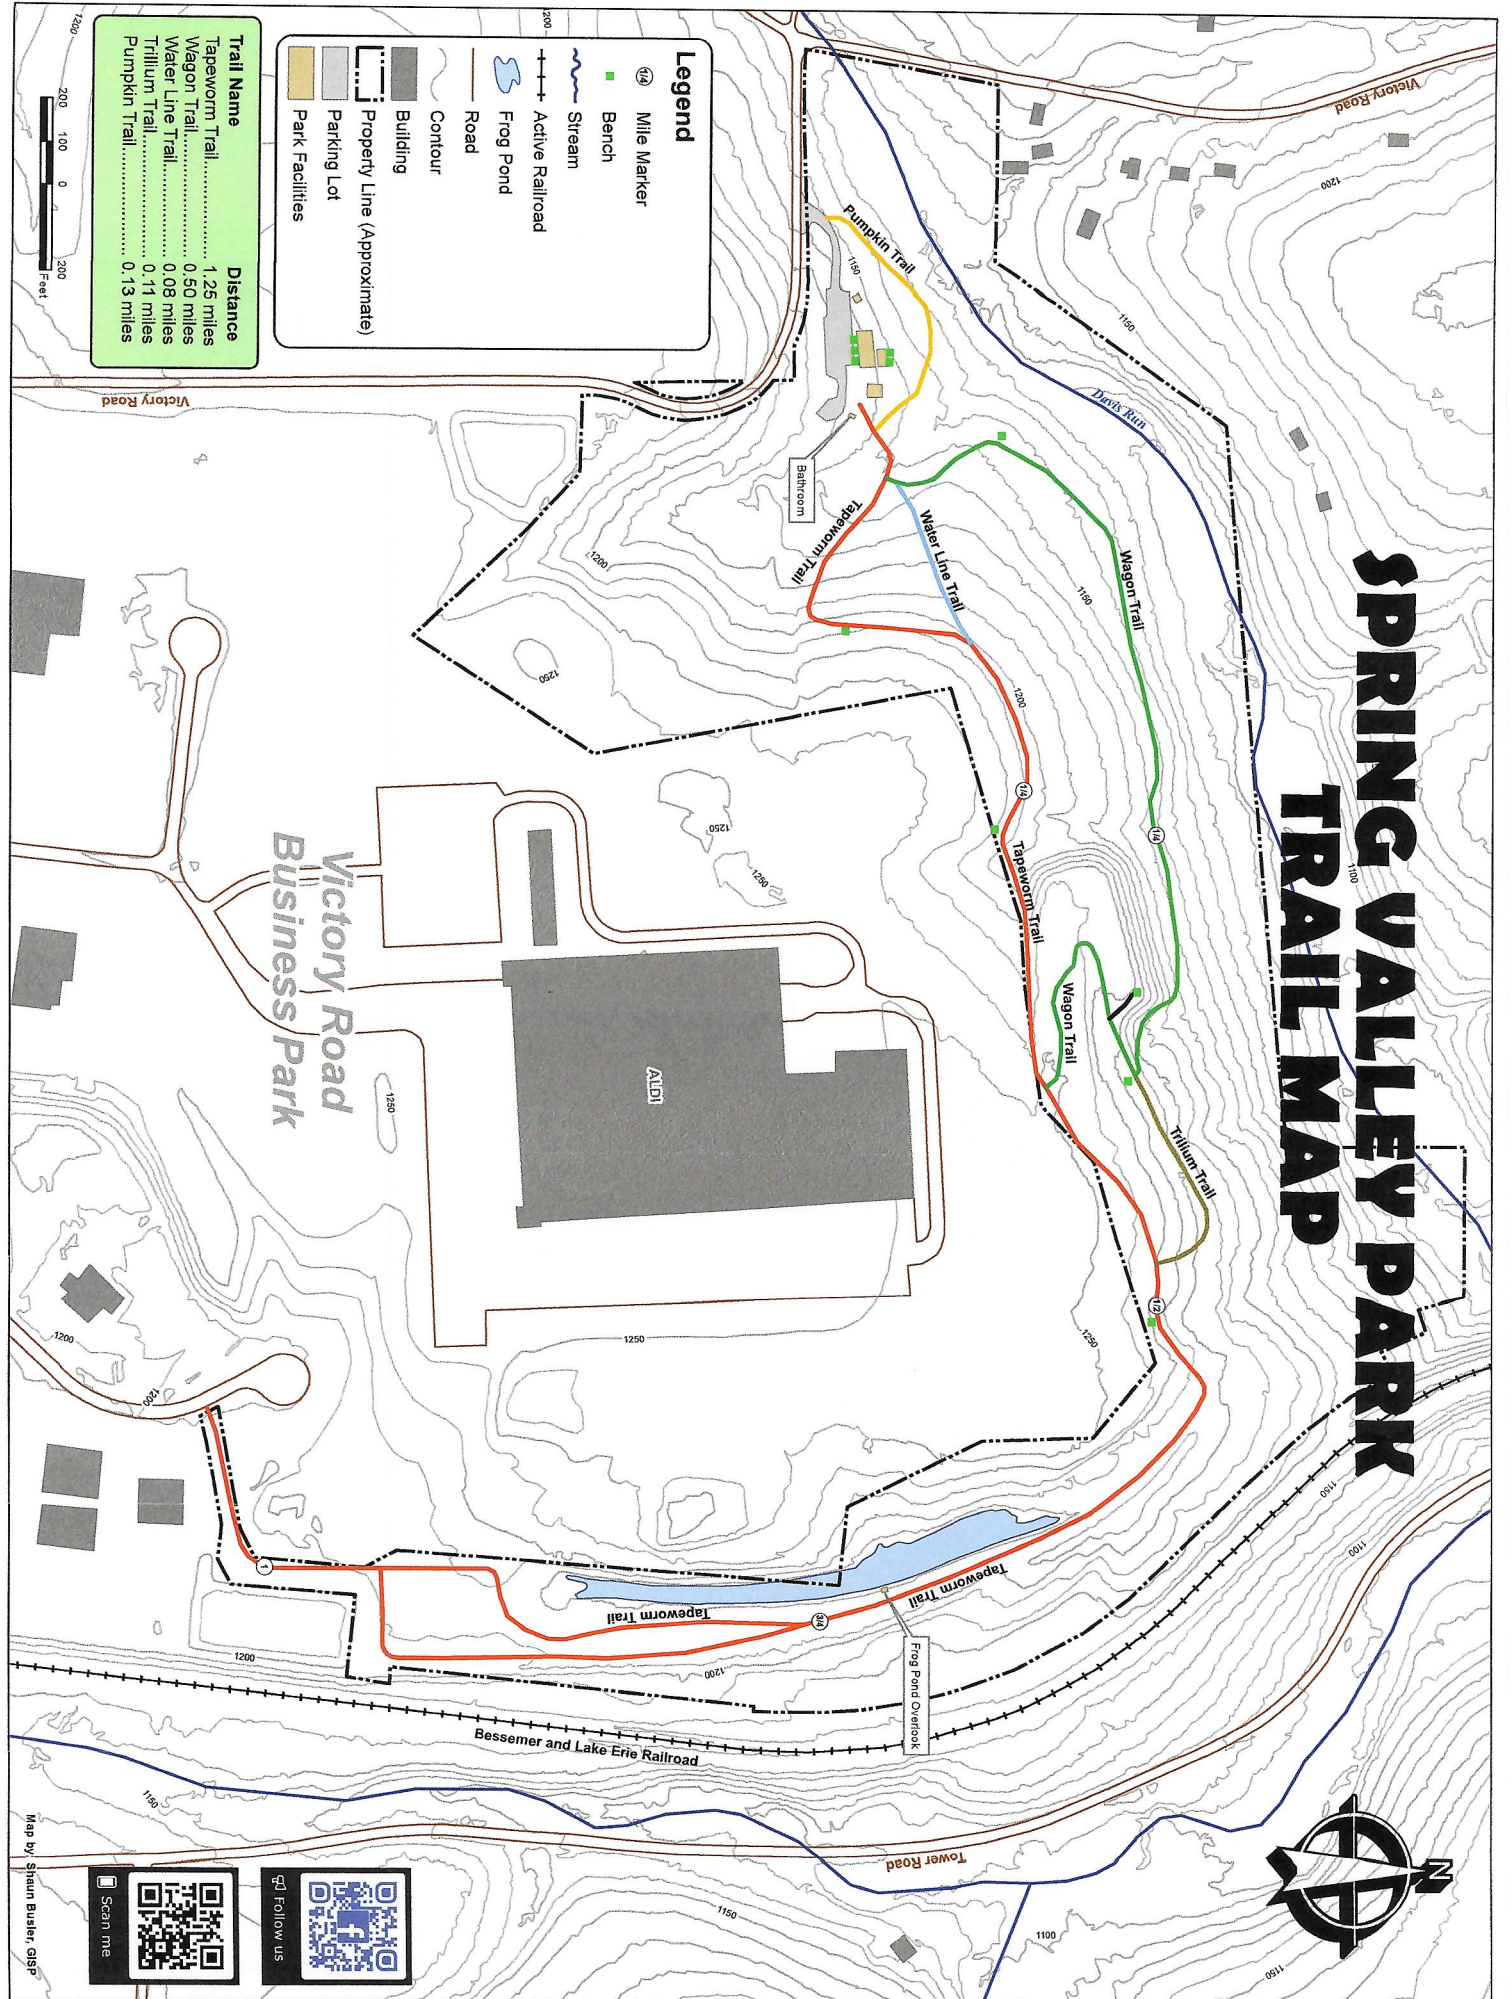

SPRING VALLEY PARK TRAIL MAP

Legend

- Mile Marker
- Bench
- Stream
- Active Railroad
- Fog Pond
- Road
- Contour
- Building
- Property Line (Approximate)
- Parking Lot
- Park Facilities

Trail Name	Distance
Tapeworm Trail.....	1.25 miles
Wagon Trail.....	0.50 miles
Water Line Trail.....	0.08 miles
Trillium Trail.....	0.11 miles
Pumpkin Trail.....	0.13 miles

Victory Road
Business Park

ALDI

Map by Shaun Butler, GISP