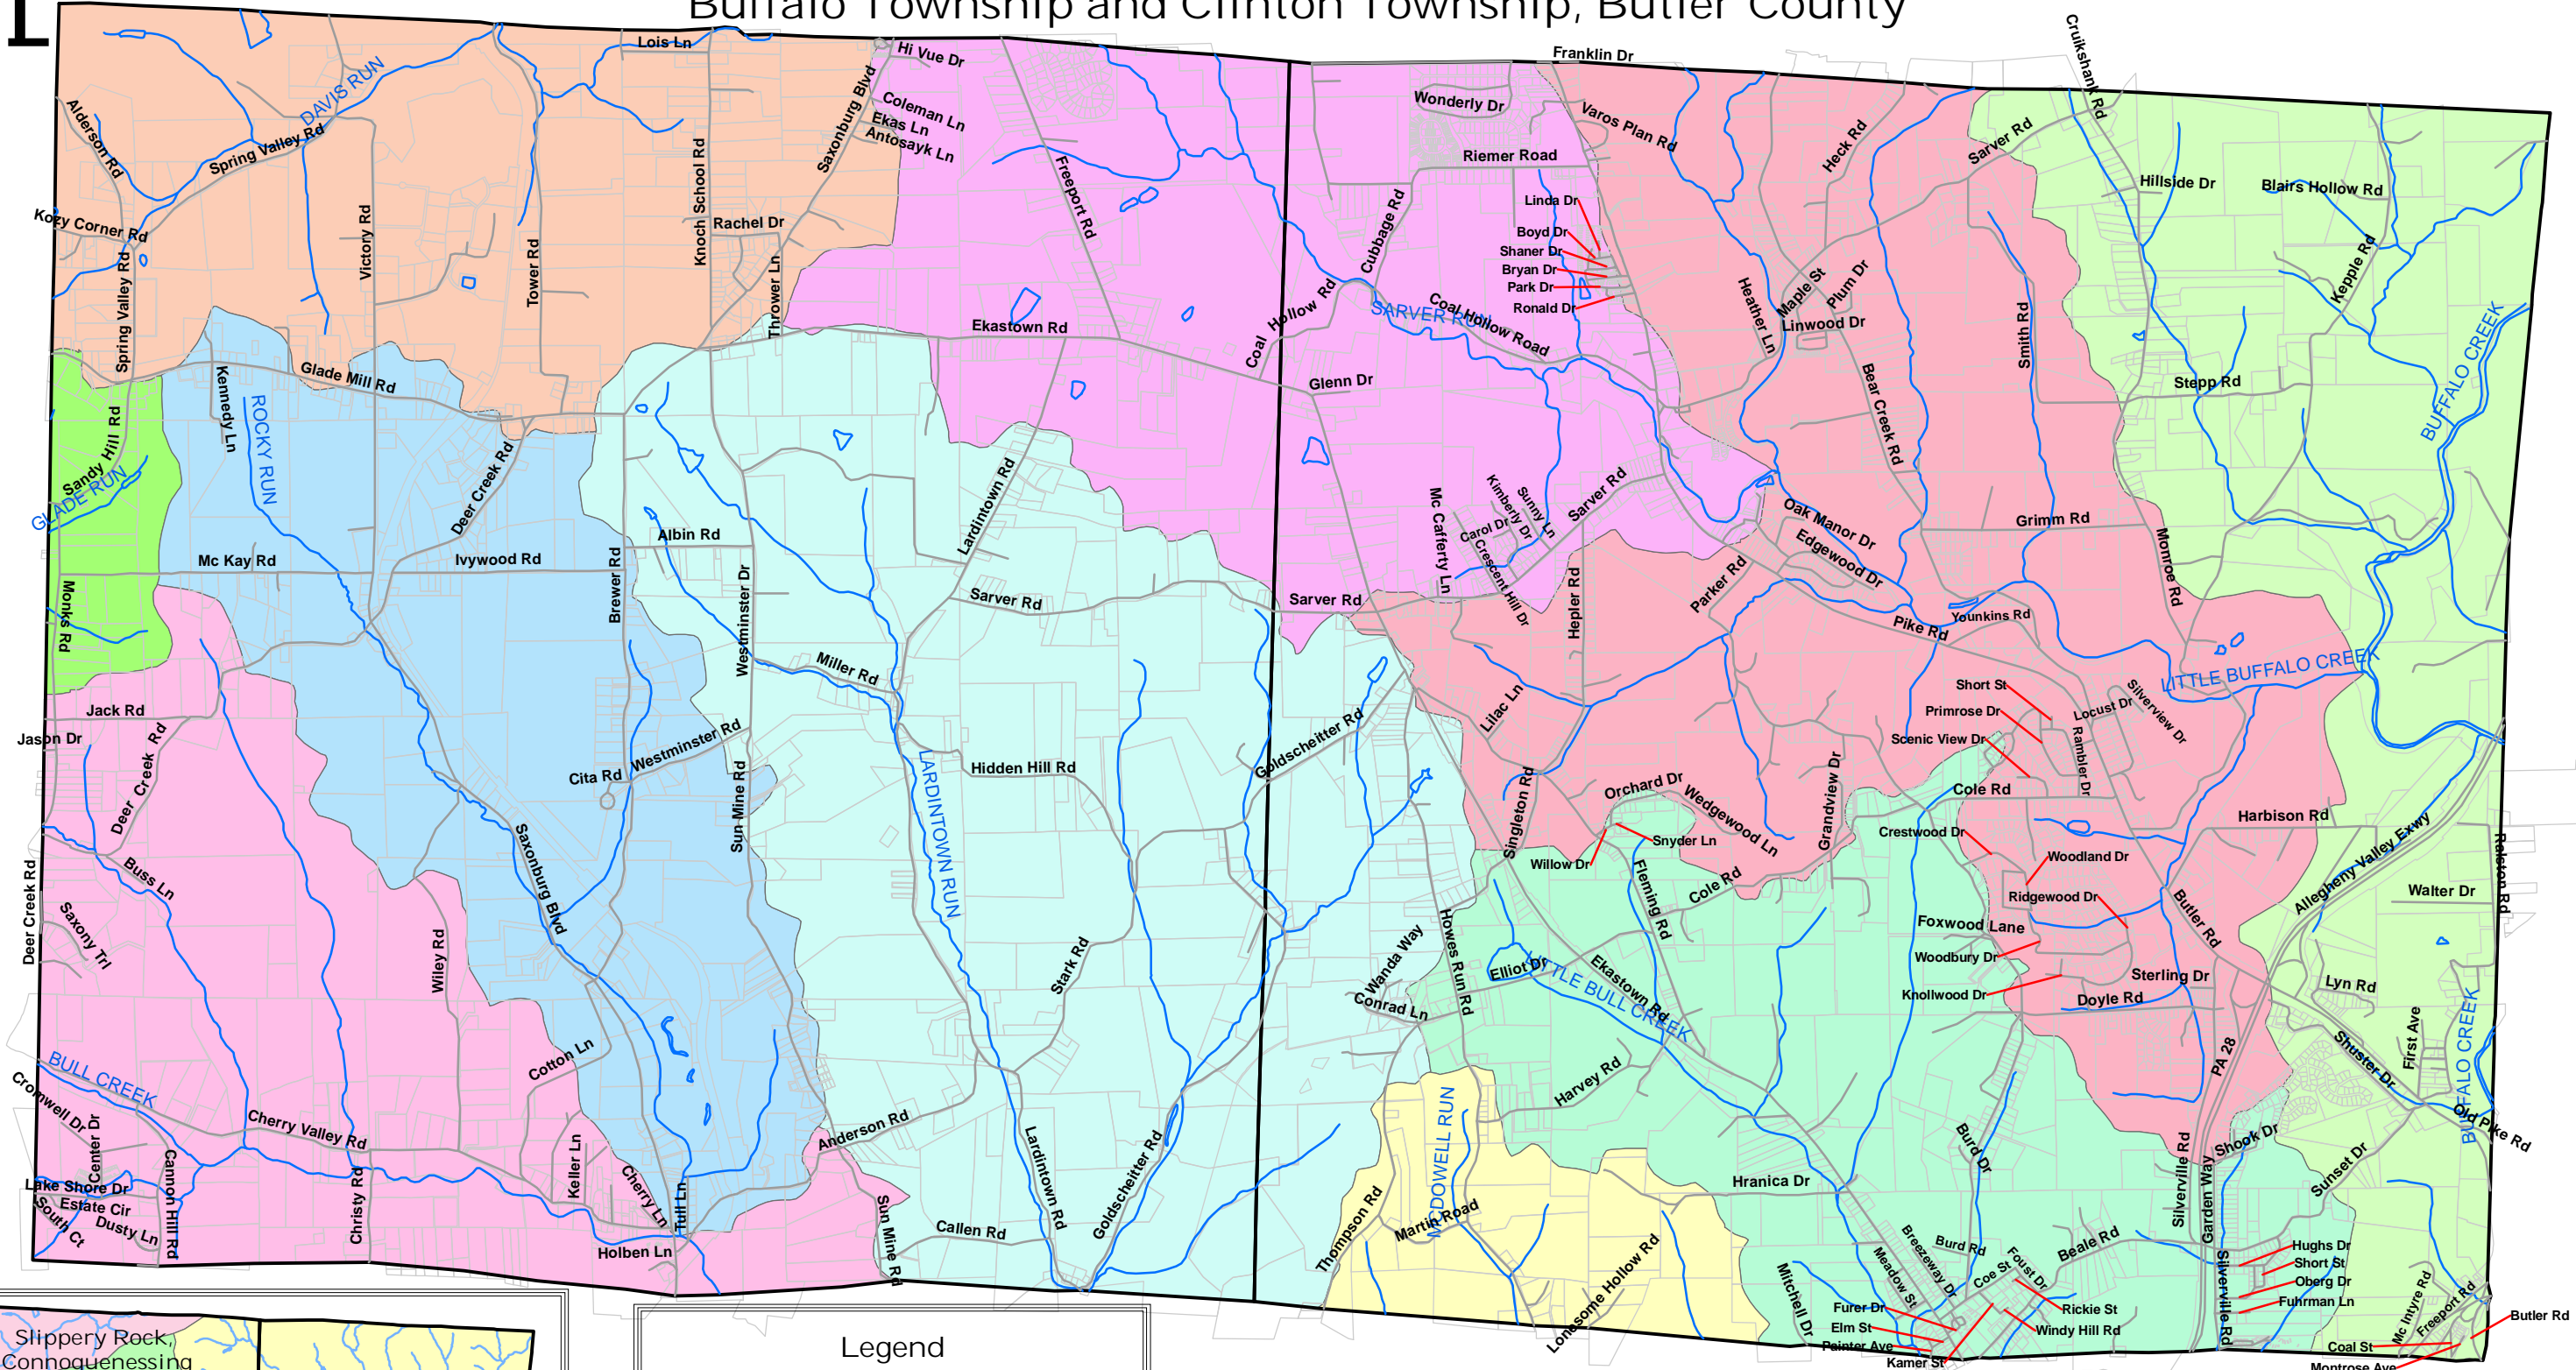

f

Watersheds

Buffalo Township and Clinton Township, Butler County

Legend	
■ Small Watershed	■ Little Buffalo Creek
■ Buffalo Creek	■ Little Bull Creek
■ Bull Creek	■ McDowell Run
■ Davis Run	■ Rocky Run
■ Glade Run	■ Sarver Run
■ Lardintown Run	

This Project was funded, in part, by a grant from the Pa. Department of Community and Economic Development, Land Use Planning Technical Assistance Program