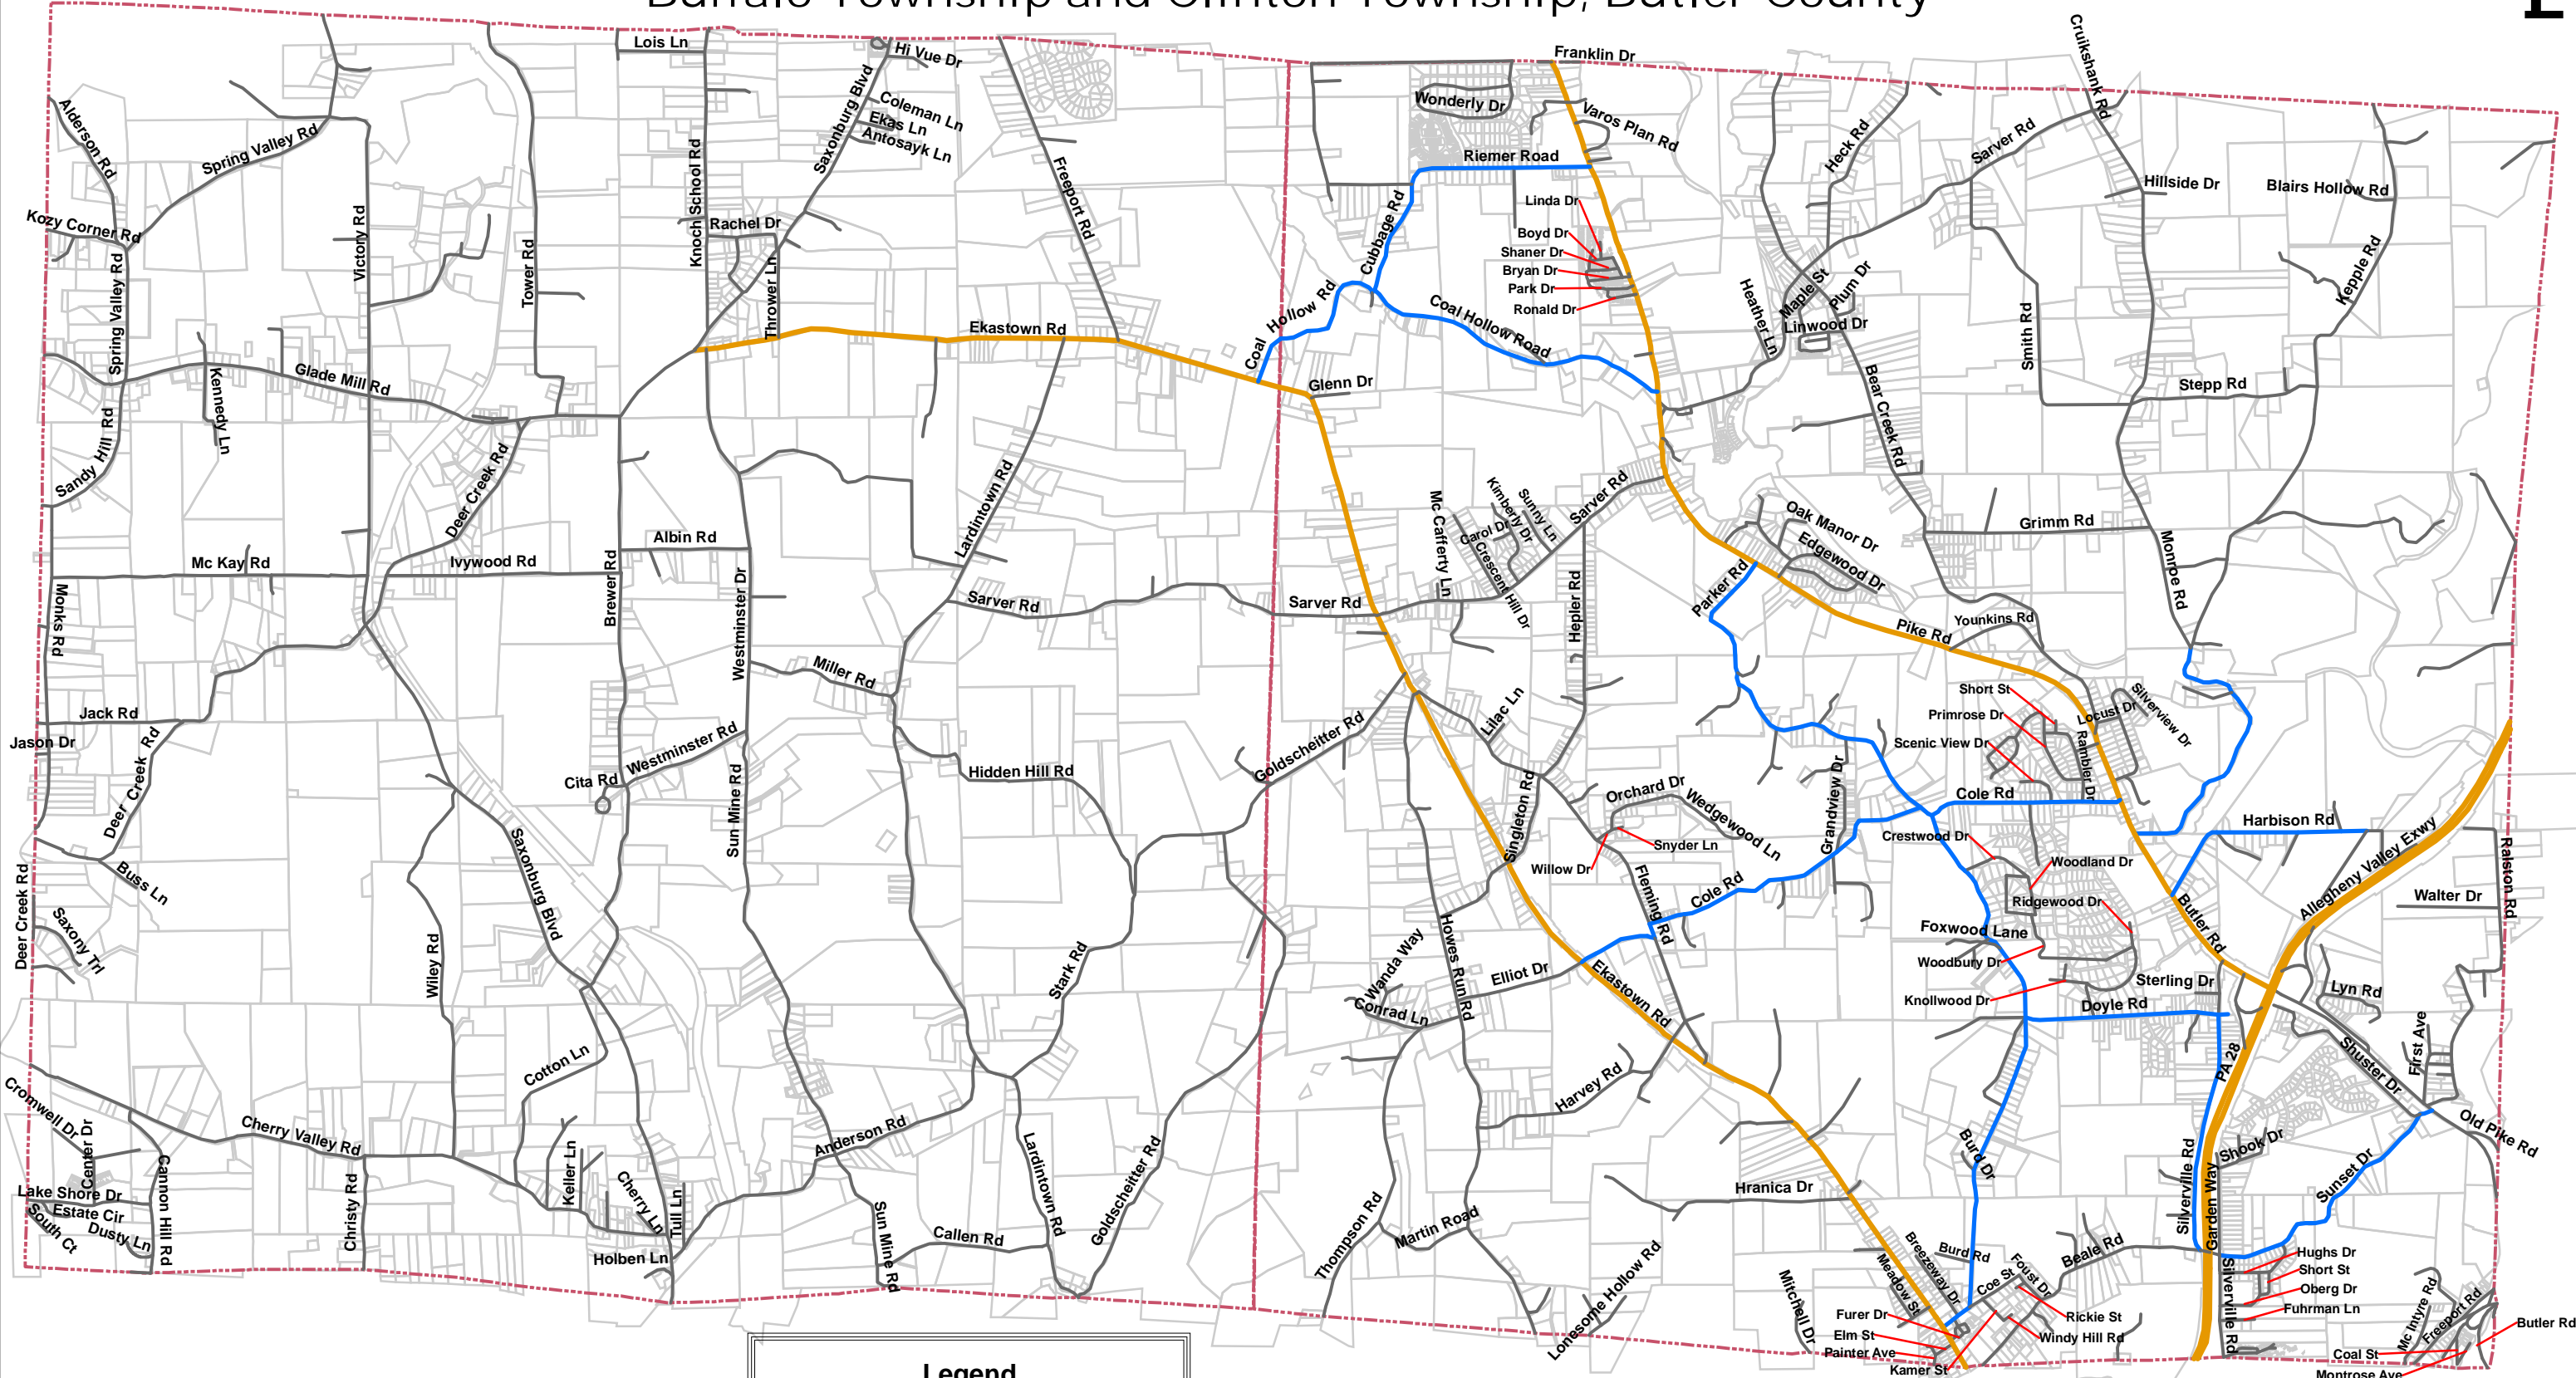

Transportation Plan

Buffalo Township and Clinton Township, Butler County

Legend

- Road Centerlines
- State Roads with Priority Projects
- Stressed Roads

This Project was funded, in part, by a grant from the Pa. Department of Community and Economic Development, Land Use Planning Technical Assistance Program