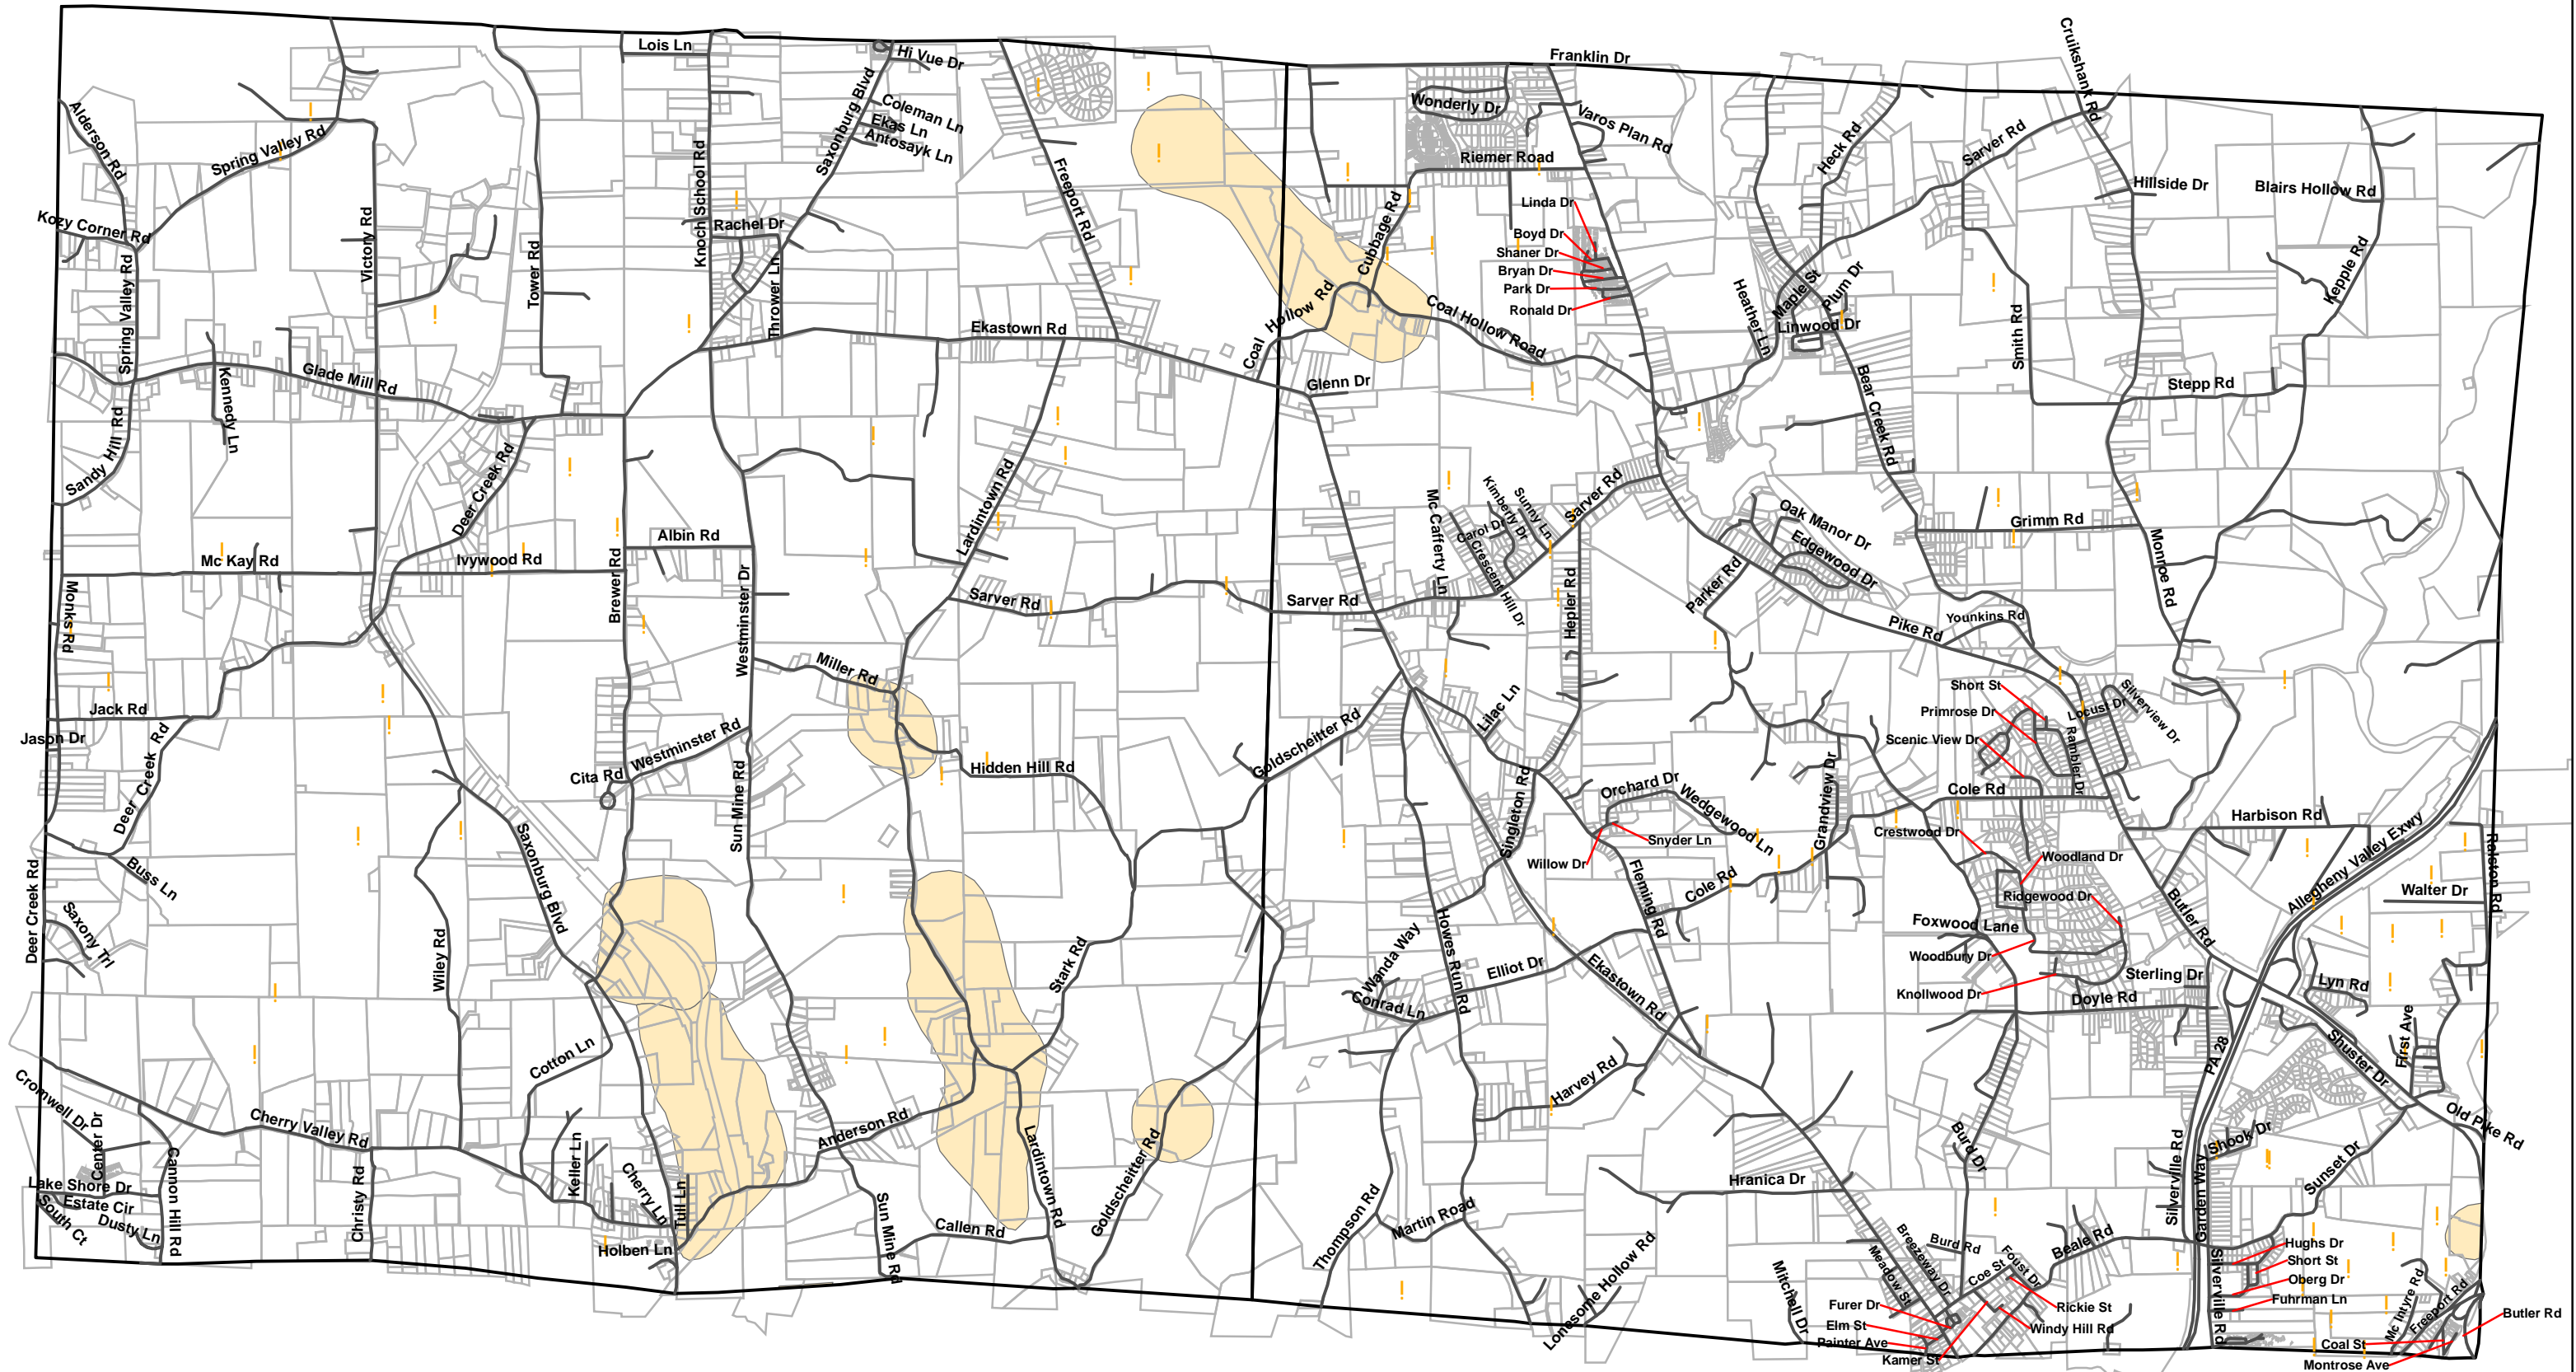

# Abandoned Mine Land and Oil and Gas Wells

## Buffalo Township and Clinton Township, Butler County

This Project was funded, in part,  
 by a grant from the Pa. Department  
 of Community and Economic  
 Development, Land Use Planning  
 Technical Assistance Program