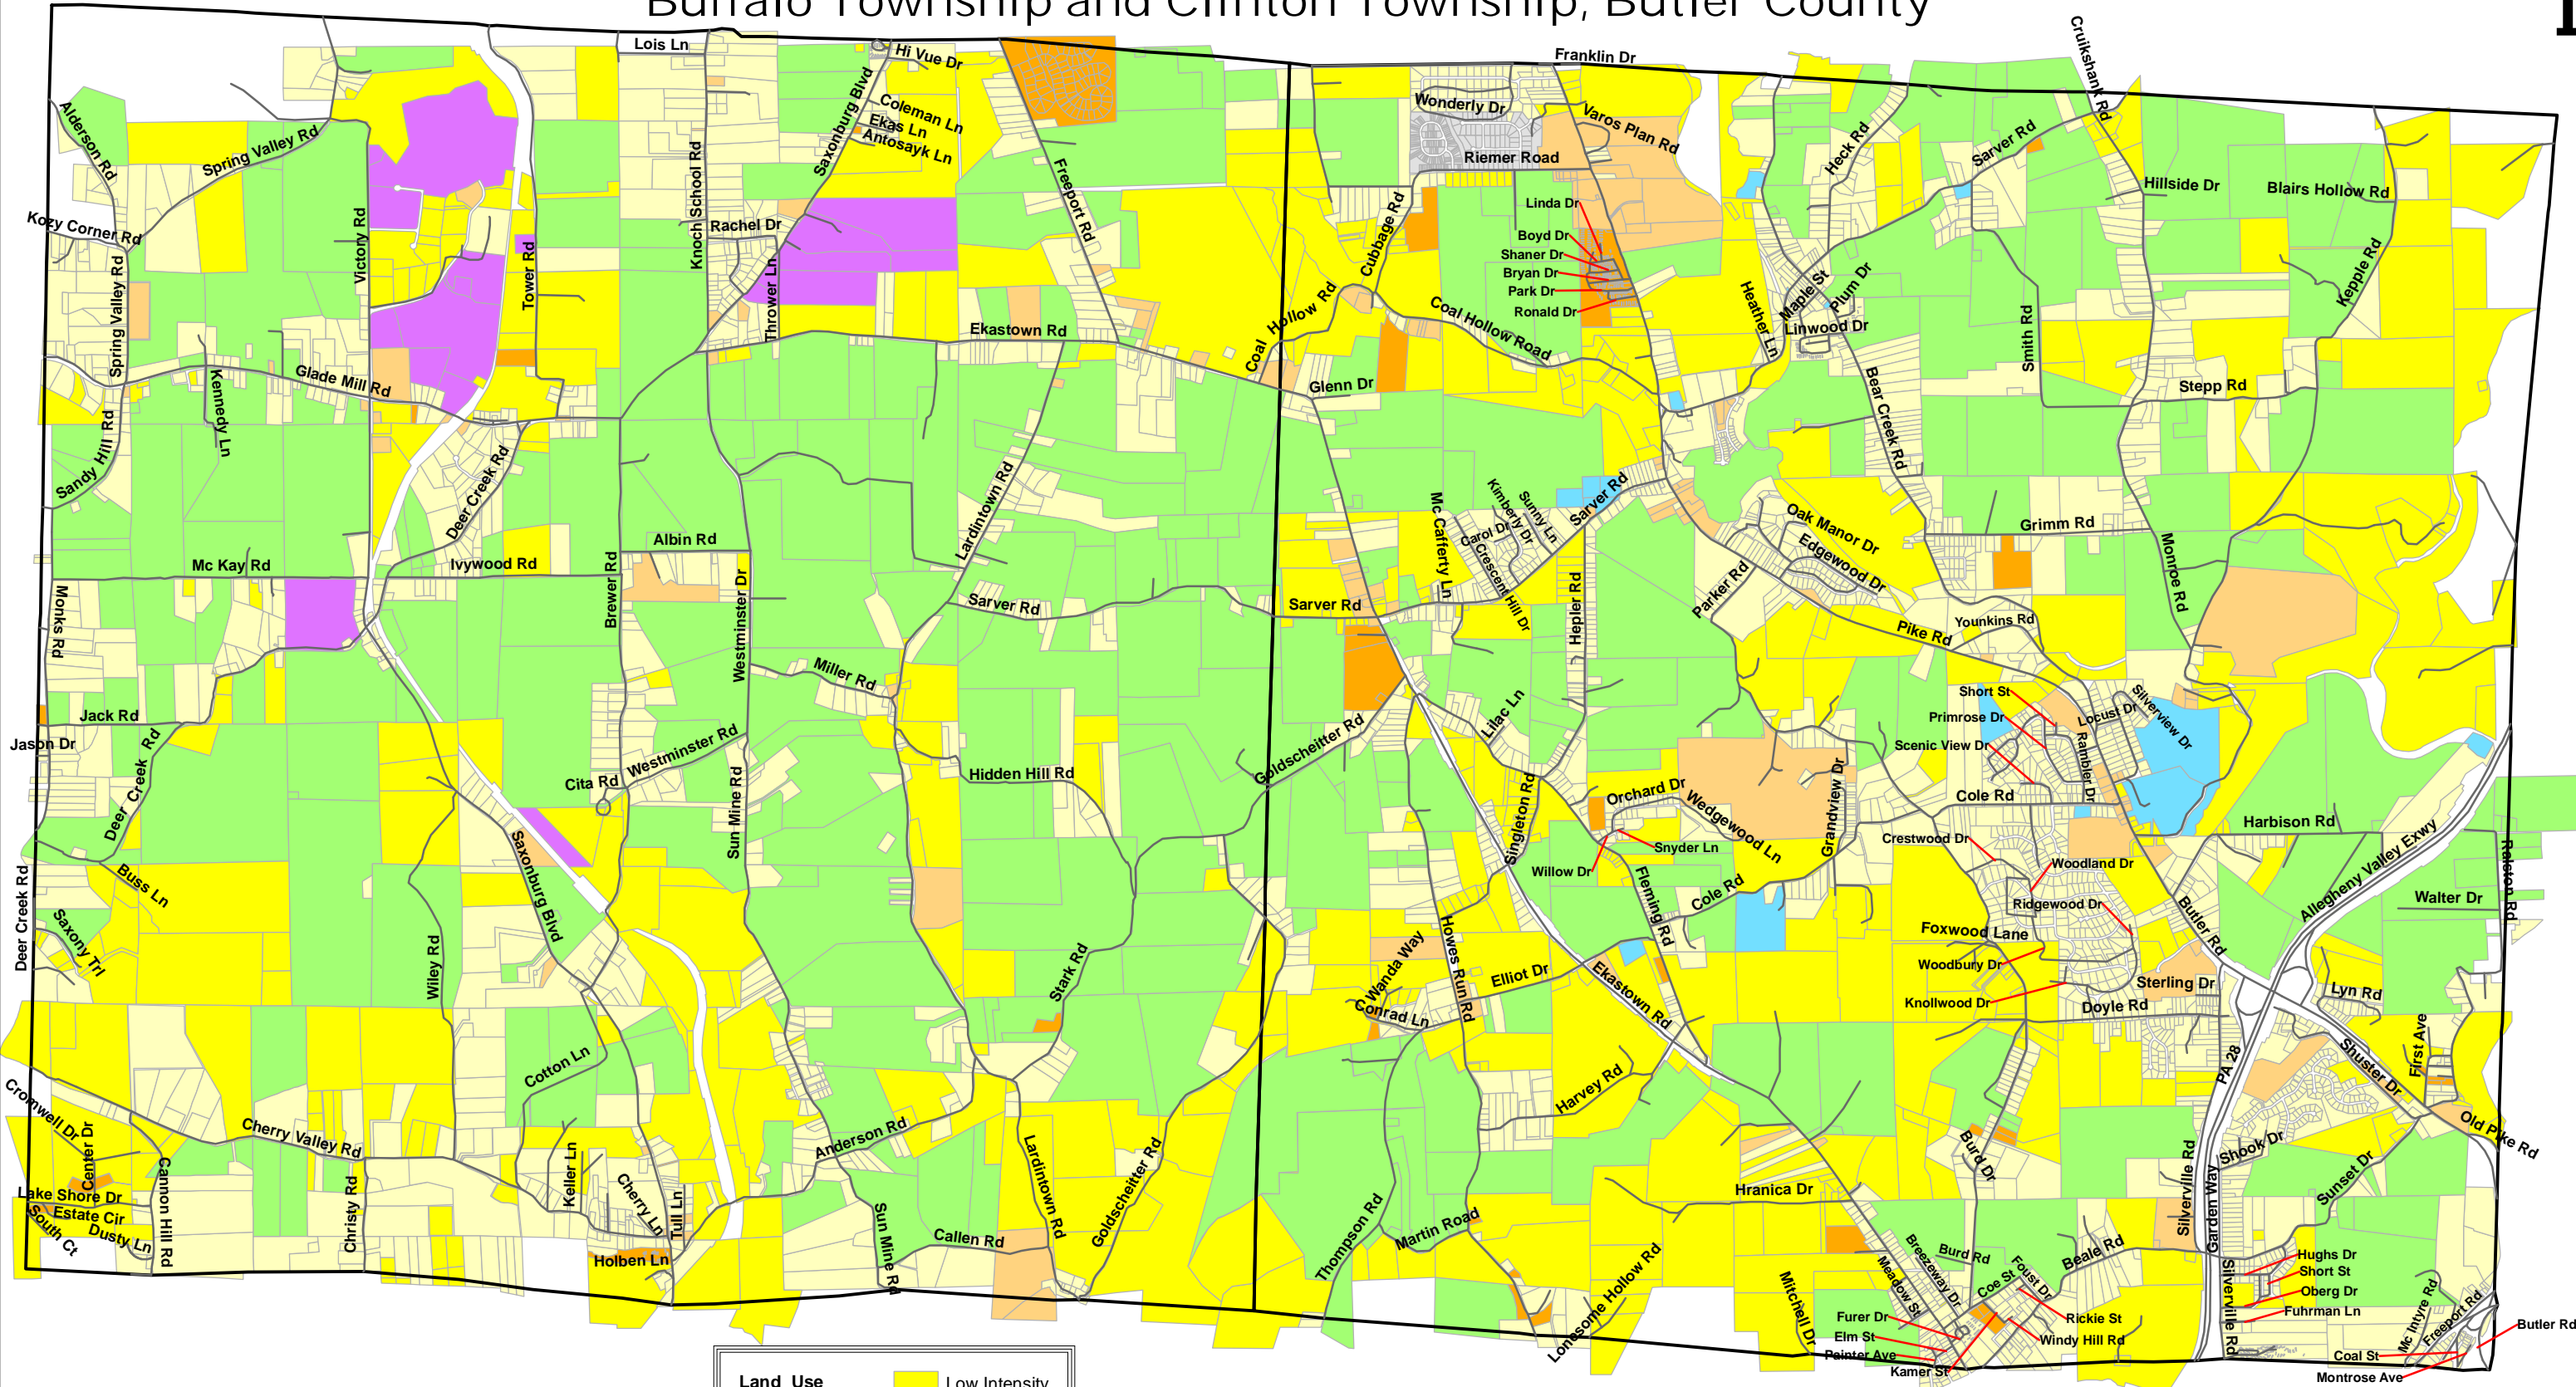

Existing Land Use Patterns

Buffalo Township and Clinton Township, Butler County

Land Use	
	Low Intensity
	Agriculture
	Residential
	Multi-family
	Commercial
	Sub-Divided
	Industrial
	Institutional

This Project was funded, in part, by a grant from the Pa. Department of Community and Economic Development, Land Use Planning Technical Assistance Program